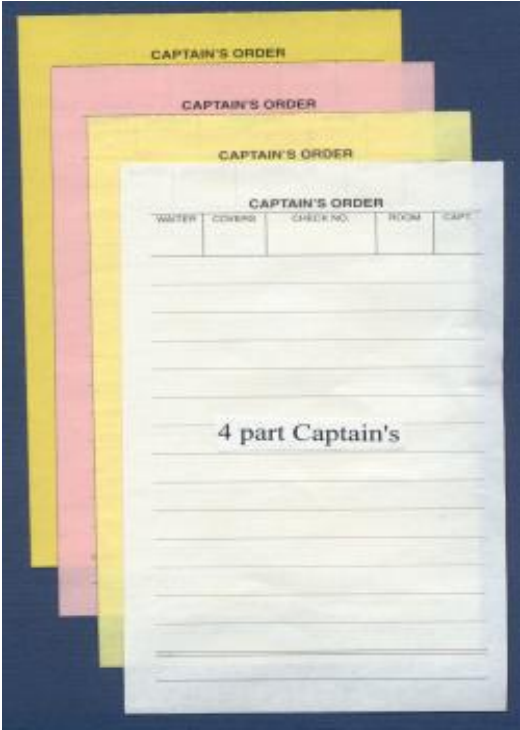

4 part Captains Pad

3 2/3" x 6 1/2" carbonless WCPG